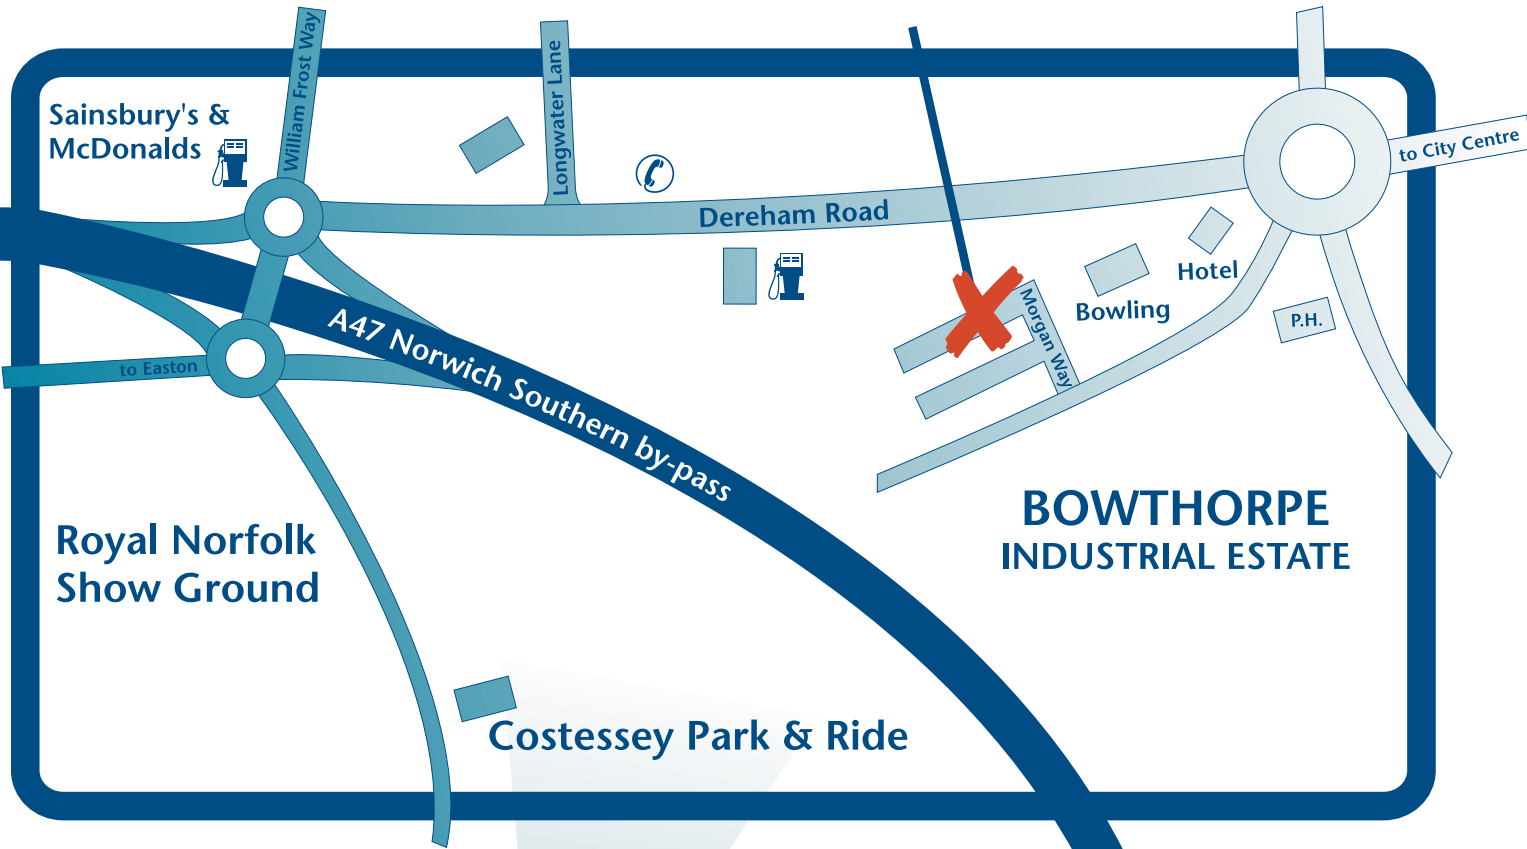

Where We Are

How to find us:

From City Centre, follow signs for Royal Norfolk Show Ground, heading west on the Dereham Road, once at the Bowthorpe round-about take the second exit to the Bowthorpe Industrial Estate. Morgan Way is the second turning on the right, we are situated at the front of the estate, second turning on the left.

From A47, A11, A140, A146 and other major routes via the southern by-pass, exit using slip road sign posted for Costessey / Royal Norfolk Show Ground. Follow signs for Costessey east bound on Dereham Road, once at the Bowthorpe round-about take the fourth exit to the Bowthorpe Industrial Estate, Morgan Way is the second turning on the right, we are situated at the front of the estate, second turning on the left.