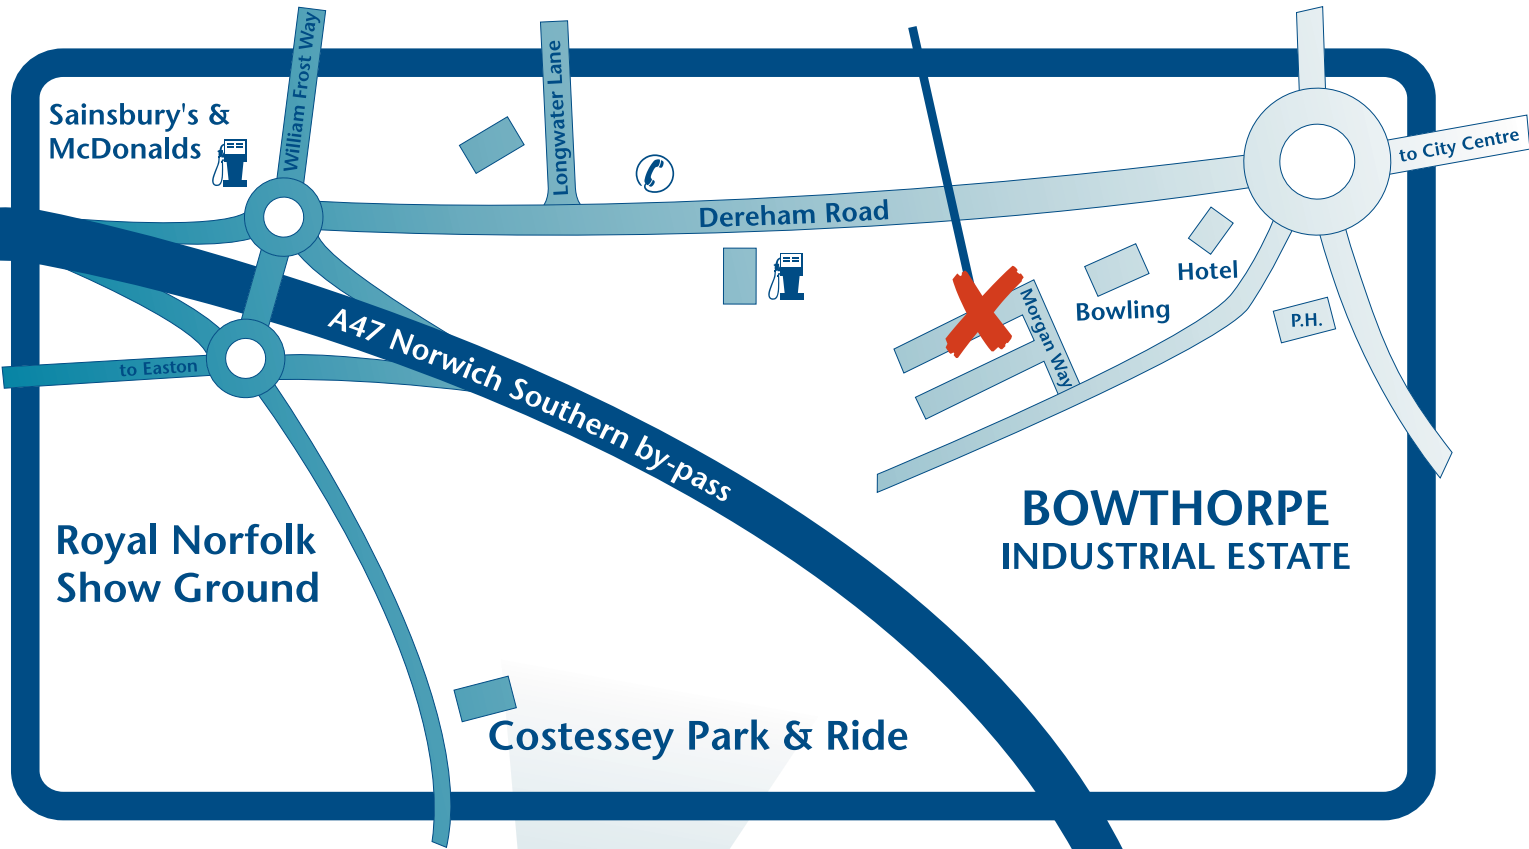

Where We Are

How to find us:

From City Centre, follow signs for Royal Norfolk Show Ground, heading west on the Dereham Road, once at the Bowthorpe round-about take the second exit to the Bowthorpe Industrial Estate. Morgan Way is the second turning on the right, we are situated at the front of the estate, second turning on the left.

From A47, A11, A140, A146 and other major routes via the southern by-pass, exit using slip road sign posted for Costessey / Royal Norfolk Show Ground. Follow signs for Costessey east bound on Dereham Road, once at the Bowthorpe round-about take the fourth exit to the Bowthorpe Industrial Estate, Morgan Way is the second turning on the right, we are situated at the front of the estate, second turning on the left.