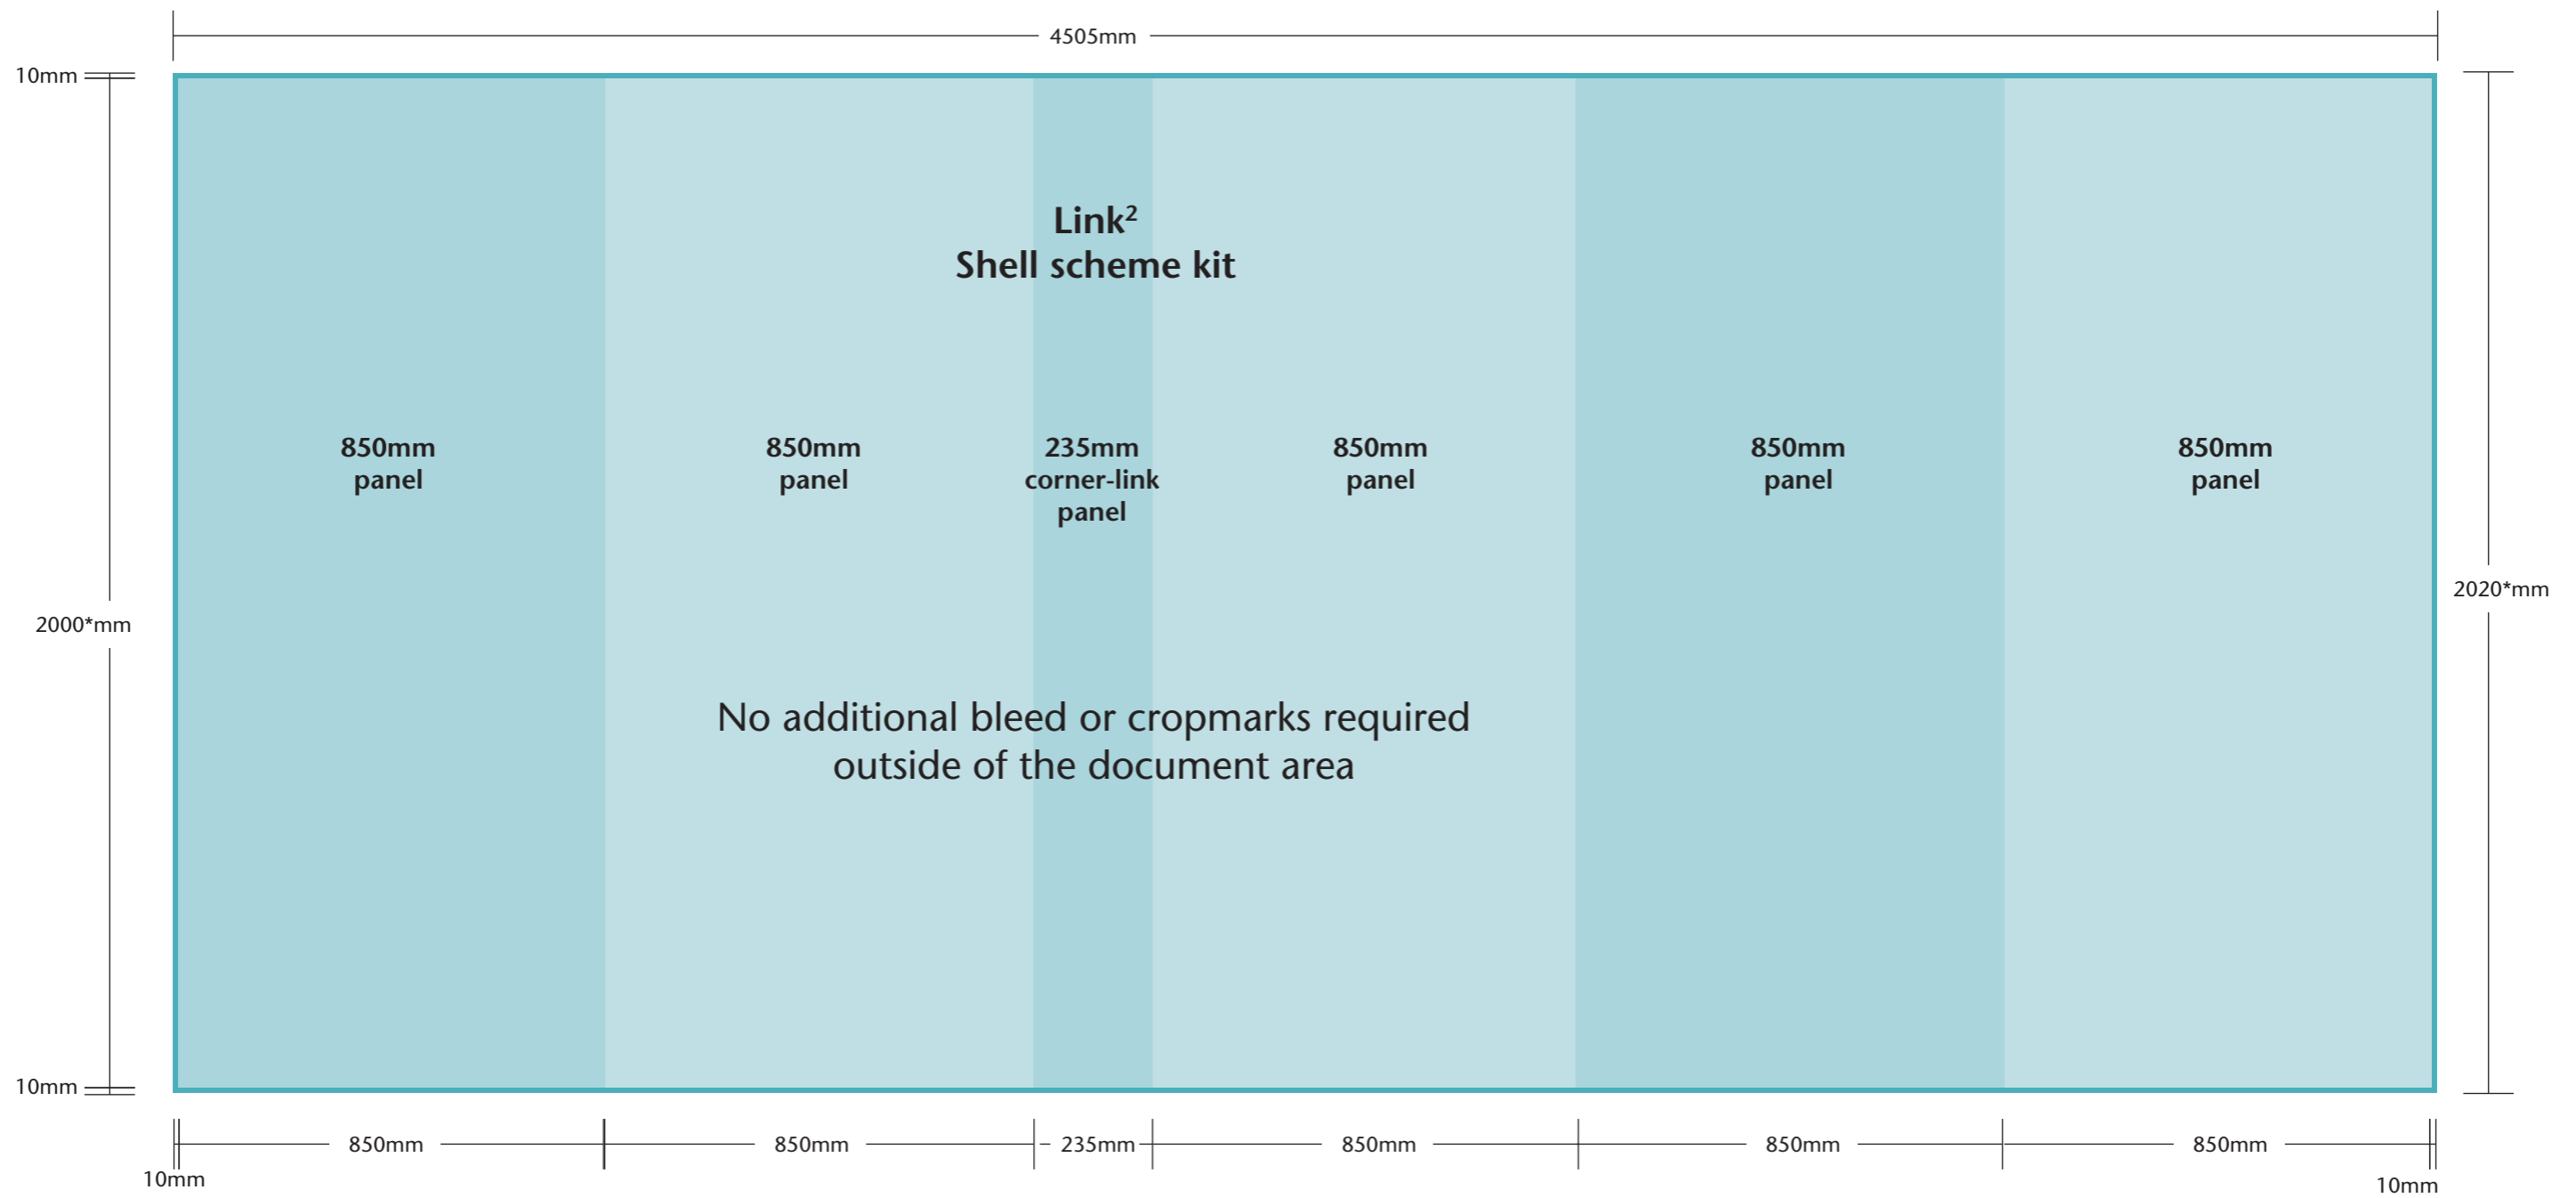

**No cropmarks required**

Final printed size: 1955(w) x 2020(h)mm  
 Final visible area: 1935(w) x 2000(h)mm

Artwork to be supplied at scale.  
 50% 967.5(w) x 1010(h)mm  
 25% 483.75(w) x 505(h)mm

**Artwork to be supplied as PDF (CMYK)**

\* Other height available:  
 2175mm (2195mm incl. bleed)

## No cropmarks required

Final printed size: 4505(w) x 2020(h)mm  
Final visible area: 4485(w) x 2000(h)mm

Artwork to be supplied at scale.  
50% 2252.5(w) x 1010(h)mm  
25% 1126.25(w) x 505(h)mm

# Link<sup>2</sup> Panels

**No cropmarks required**

Artwork to be supplied at scale 50% or 25%

**Artwork to be supplied as PDF (CMYK)**

\* Other height available: 2175mm (2195mm incl. bleed)