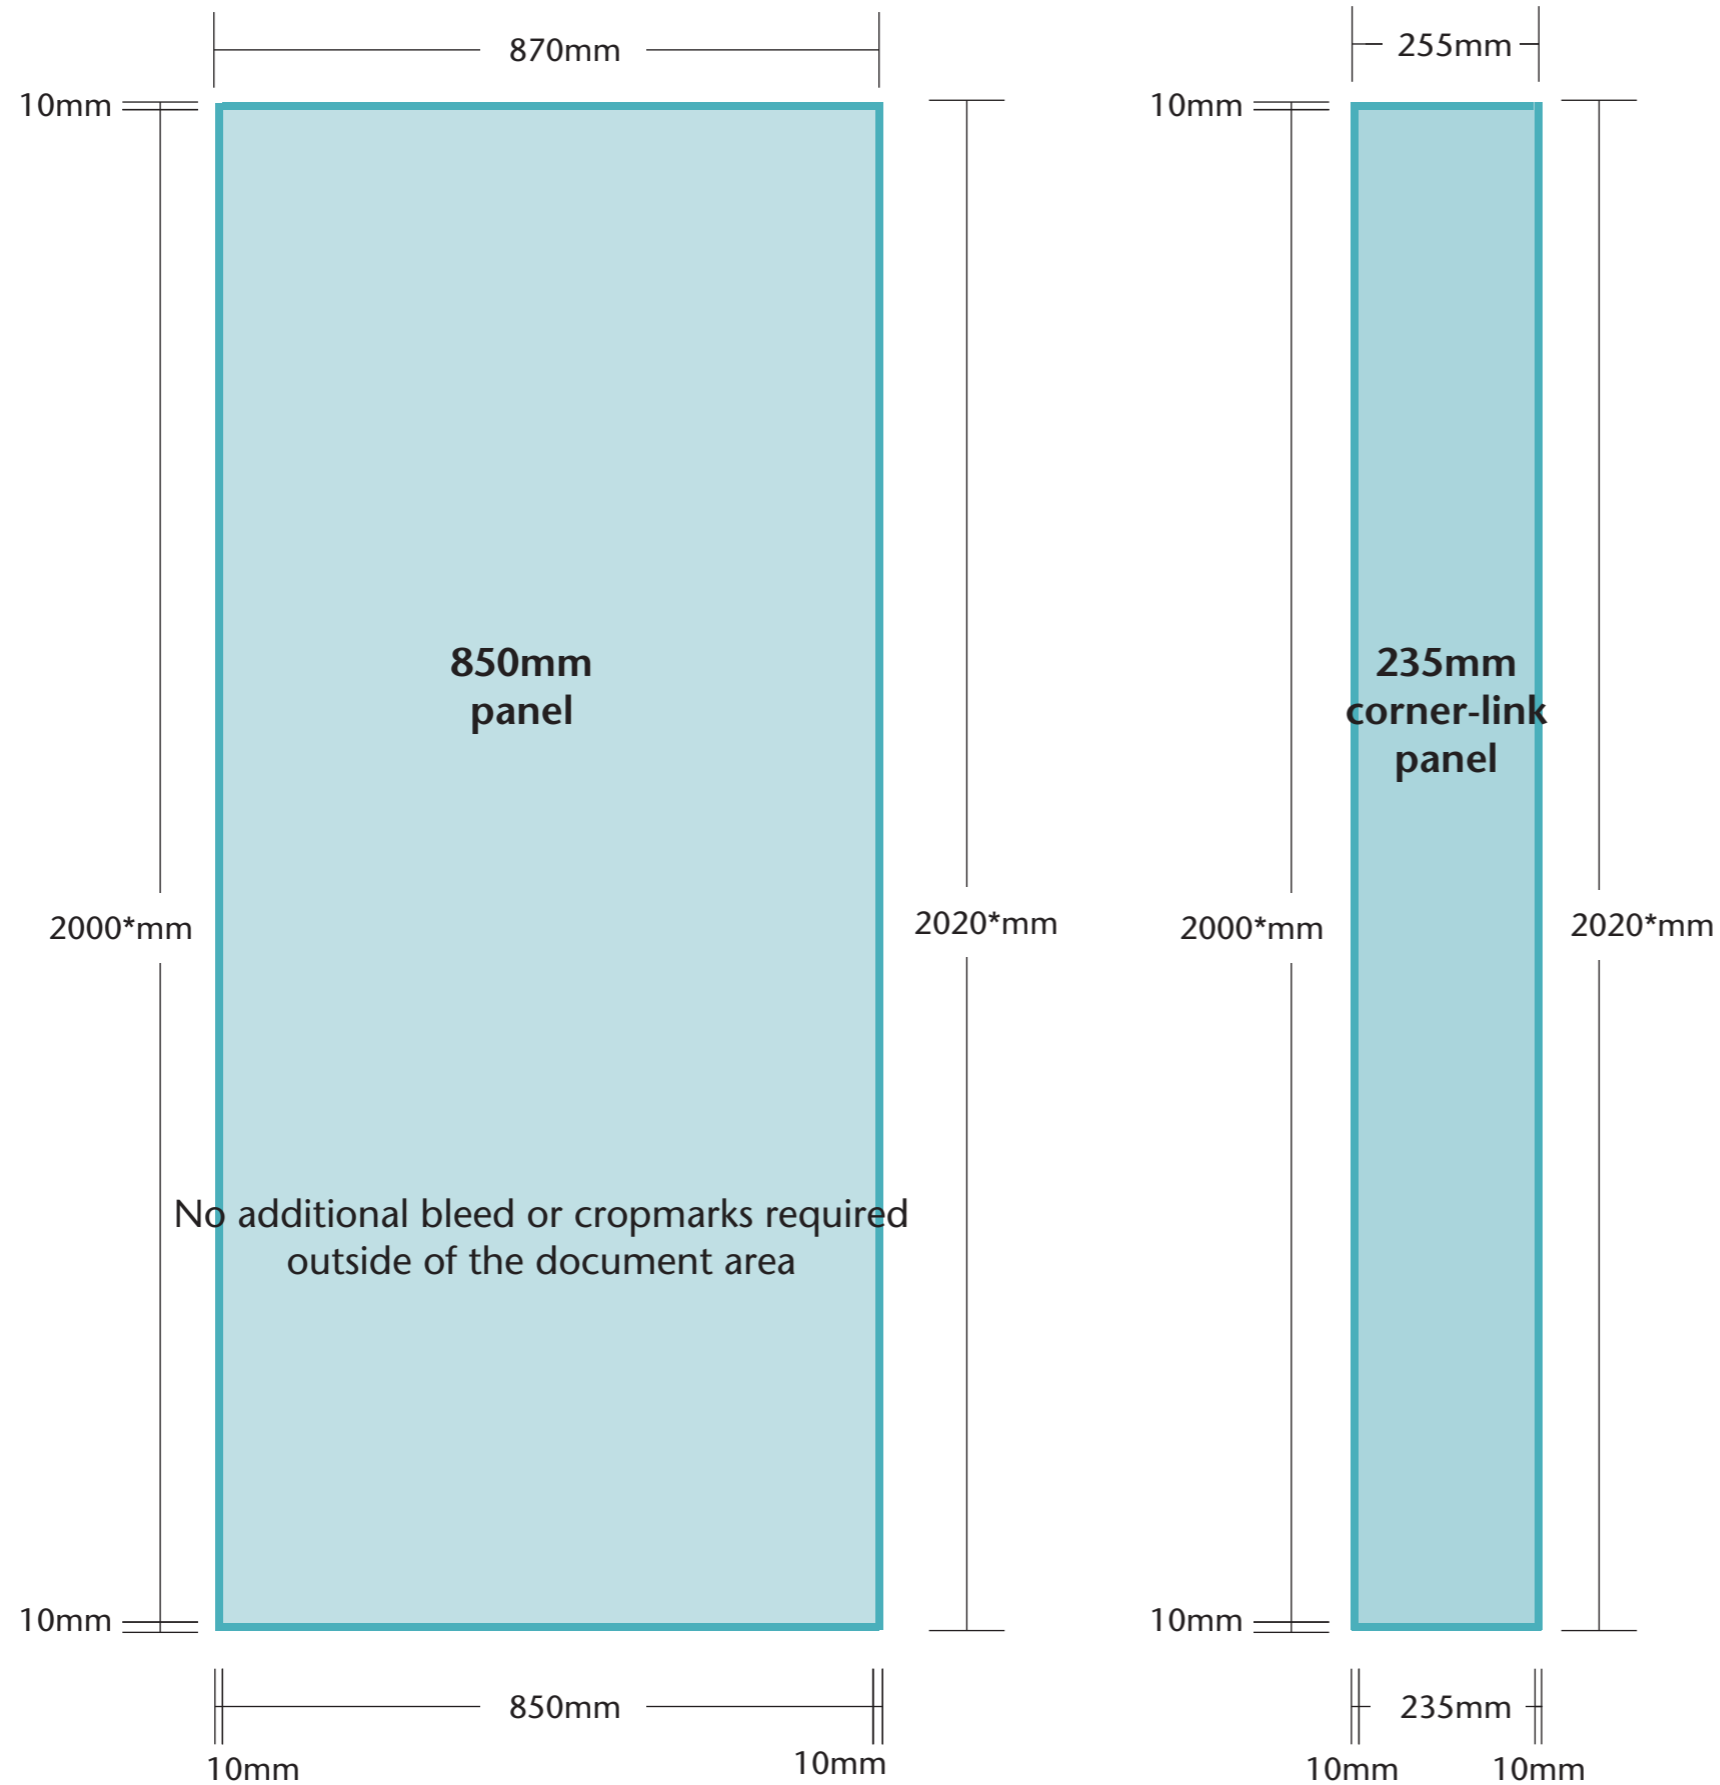

**No cropmarks required**

Final printed size: 1955(w) x 2020(h)mm  
 Final visible area: 1935(w) x 2000(h)mm

Artwork to be supplied at scale.  
 50% 967.5(w) x 1010(h)mm  
 25% 483.75(w) x 505(h)mm

**Artwork to be supplied as PDF (CMYK)**

## No cropmarks required

Final printed size: 4505(w) x 2020(h)mm  
Final visible area: 4485(w) x 2000(h)mm

Artwork to be supplied at scale.  
50% 2252.5(w) x 1010(h)mm  
25% 1126.25(w) x 505(h)mm

## Artwork to be supplied as PDF (CMYK)

\* Other height available:  
2175mm (2195mm incl. bleed)

# Link<sup>2</sup> Panels

**No cropmarks required**

Artwork to be supplied at scale 50% or 25%

**Artwork to be supplied as PDF (CMYK)**

\* Other height available: 2175mm (2195mm incl. bleed)